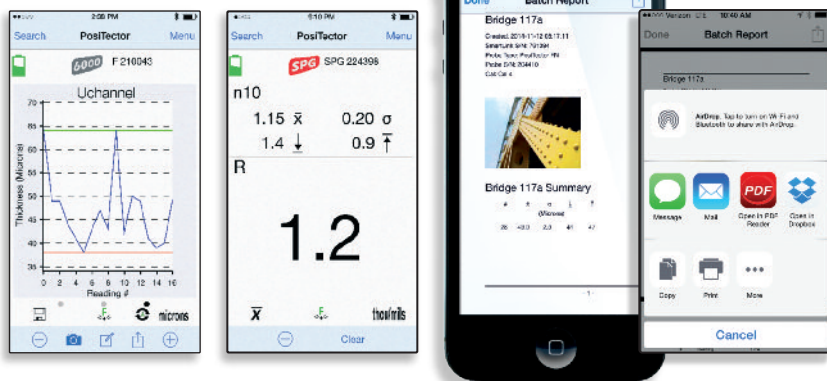

- Auto-pairing Bluetooth Low Energy connection works up to 10m away (30 feet)
- Create and save professional PDF reports quickly and easily
- Add images to individual readings or batches using the camera or area within an image*
- Annotate images using drawing tools— ideal for identifying a specific location or area within an image
- Rename batches and add notes using the keyboard or microphone
- Real time graphing and statistical analysis with the swipe of a finger

Seamless Online Integration with an Internet Connection

Share, backup, synchronize and report measurement data via email, apps and the cloud

- AutoSync mode instantly backs up every reading to the cloud*—No account required!
- Restore data from the cloud to any smart device—add readings, notes and images
- Live synchronization with your PosiSoft.net account*
- Share professional PDF reports and CSV data instantly via email, Dropbox, AirPrint™ or other applications on your device

*iOS only

PosiTector SmartLink instantly transmits every reading to your smart device.

Share professional PDF reports and CSV data instantly via email, Dropbox, AirPrint™ or other applications on your device.

Quick Connect

Coating Thickness

Surface Profile

Surface Profile

Environmental Conditions

PosiTector SmartLink accepts PosiTector 6000, SPG, RTR-H, and DPM probes easily converting to a coating thickness gage, surface profile gage or dew point meter.